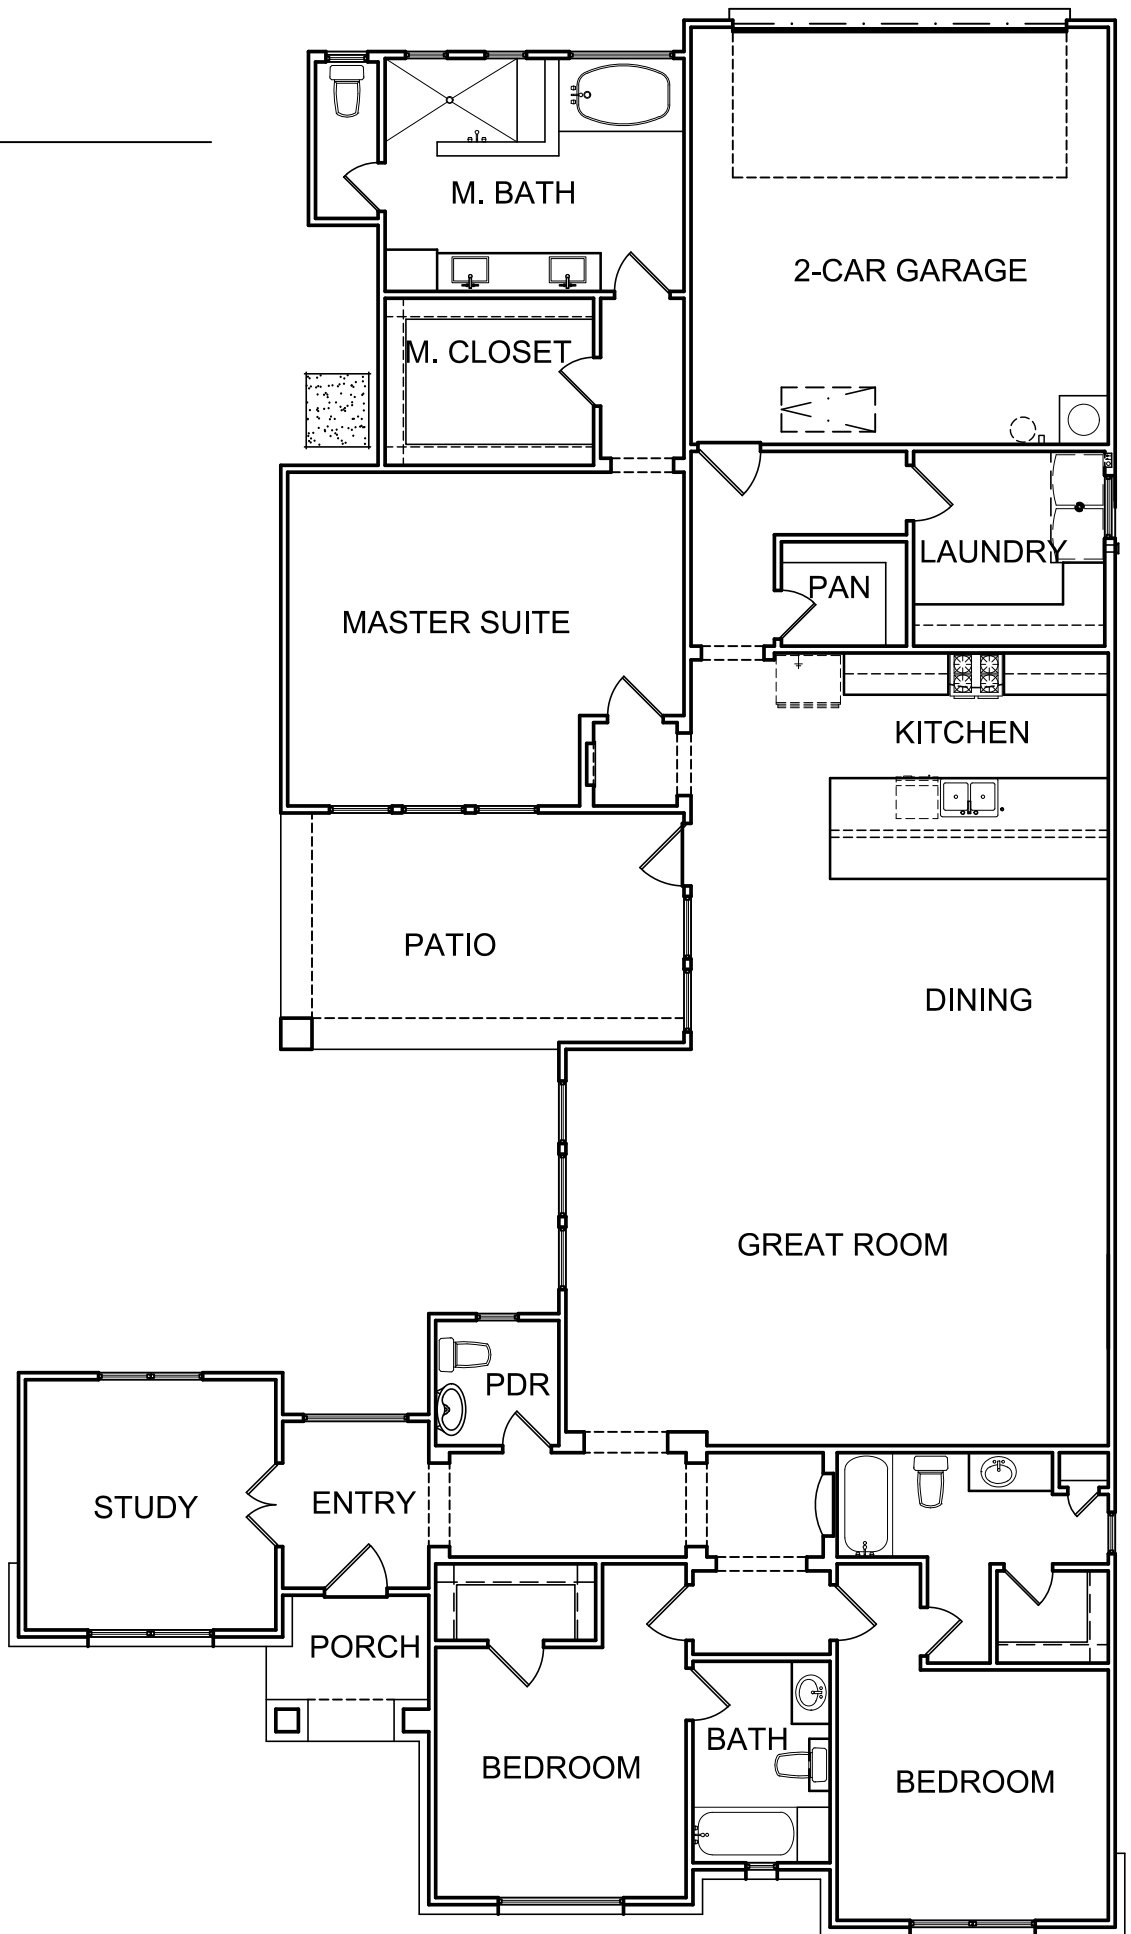

# The Newport

Area Calculations	
	Frame
TOTAL LIVING AREA	2715.0
GARAGE	413.0
PORCH	53.0
PATIO	217.0
TOTAL AREA	3398.0